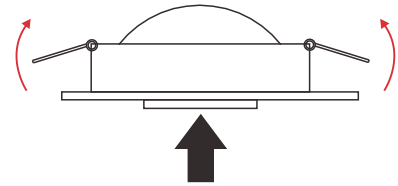

Application

- Retail shop, apartment, living room, home, kitchen hallway and stairwell

LED Downlight SDR-070/6W

Beam Angle

Installation Instruction

1. Drill a right hole where need to install downlight. Trun off the powerswitch, connect operating voltage.