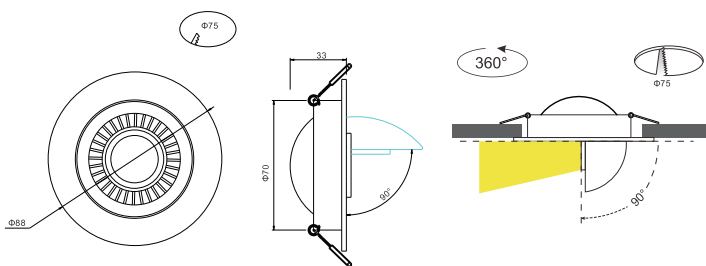

Data sheet

LED Downlight SDR-070/6W

Product

Model name	SDR-070
Maker	Stardust LED
Voltage	AC 85V~265V (50 / 60 Hz)
Power Consumption	6W
Driver	Include
Product	LED Downlight

Lighting Data

Dimensional drawing (unit:mm)

Through the unique structural design, it can be rotated 360° and retracted by 50°, which is convenient for irradiation, and the CRI can be selected as 80/90. The room temperature is optional (2700K/3000K/4000K/5000K), which increases the illumination range of the lamp and is more convenient to use.

Specifications

Model name	SDR-070
Nominal luminous flux(lm)	450 -540lm
Frequency(Hz)	50/60Hz
Input current(mA)	Max. 200mA
Nominal power consumption(W)	6W
Power factor	>0.9
Lumen maintenance factor	L70
Dimmable function	Non-Dimmable / Dimmable
Nominal beam angle(°)	20°
Operating temperature(°C)	-20°C~+48°C
Nominal lamp life time(hrs)	50000hrs
Color temperature(K)	2700K~5000K
CRI(Ra)	>80Ra
Rating	IP 44
Dimension(mm)	Φ 80X70mm
Material	Aluminium
Weight(KG)	0.12KG
Energy efficiency index	A++
Energy consumption(kWh/1000h)	6 kWh/1000h
Certification	CE

Application

- Retail shop, apartment, living room, home, kitchen hallway and stairwell

LED Downlight SDR-070/6W

Beam Angle

Installation Instruction

1. Drill a right hole where need to install downlight. Trun off the powerswitch, connect operating voltage.