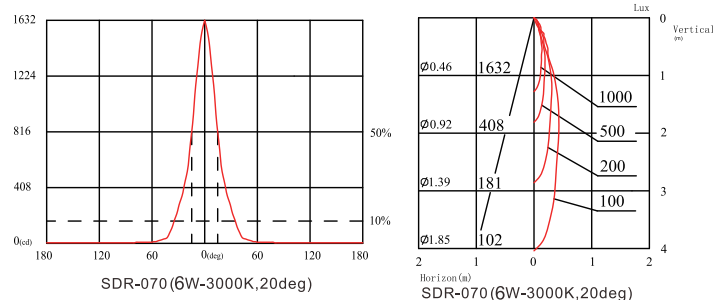

Data sheet

LED Downlight SDR-070/6W

Product

Model name	SDR-070
Maker	Stardust LED
Voltage	AC 85V~265V (50 / 60 Hz)
Power Consumption	6W
Driver	Include
Product	LED Downlight

Lighting Data

Dimensional drawing (unit:mm)

Through the unique structural design, it can be rotated 360° and retracted by 50°, which is convenient for irradiation, and the CRI can be selected as 80/90. The room temperature is optional (2700K/3000K/4000K/5000K), which increases the illumination range of the lamp and is more convenient to use.

Specifications

Model name	SDR-070
Nominal luminous flux(lm)	450 -540lm
Frequency(Hz)	50/60Hz
Input current(mA)	Max. 200mA
Nominal power consumption(W)	6W
Power factor	>0.9
Lumen maintenance factor	L70
Dimmable function	Non-Dimmable / Dimmable
Nominal beam angle(°)	20°
Operating temperature(°C)	-20°C~+48°C
Nominal lamp life time(hrs)	50000hrs
Color temperature(K)	2700K~5000K
CRI(Ra)	>80Ra
Rating	IP 44
Dimension(mm)	Φ 80X70mm
Material	Aluminium
Weight(KG)	0.12KG
Energy efficiency index	A++
Energy consumption(kWh/1000h)	6 kWh/1000h
Certification	CE