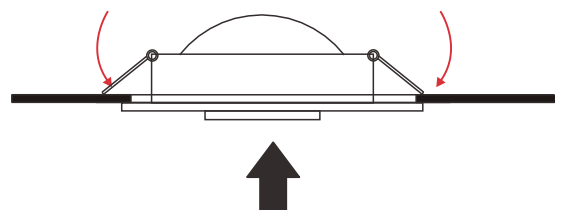

Contact

Stardust Lighting Co.,Ltd

+86-757-82226490

+86-757-86408550

postmaster@stardust-lighting.com

www.stardust-lighting.com

Cross of Shangbo, Nanhai Luocun Town, Foshan
China 528226

Stardust
Lighting Co.,Ltd