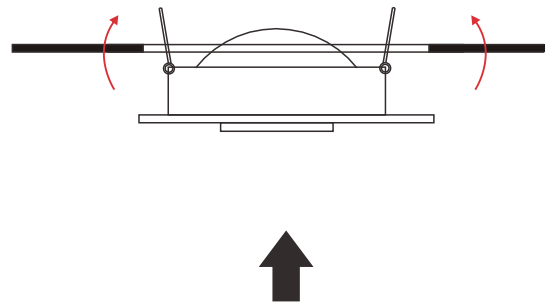

3. Insert the LED downlight to the hole like the picture schows.