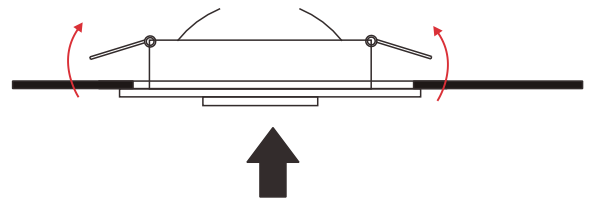

4. Completed the installation.